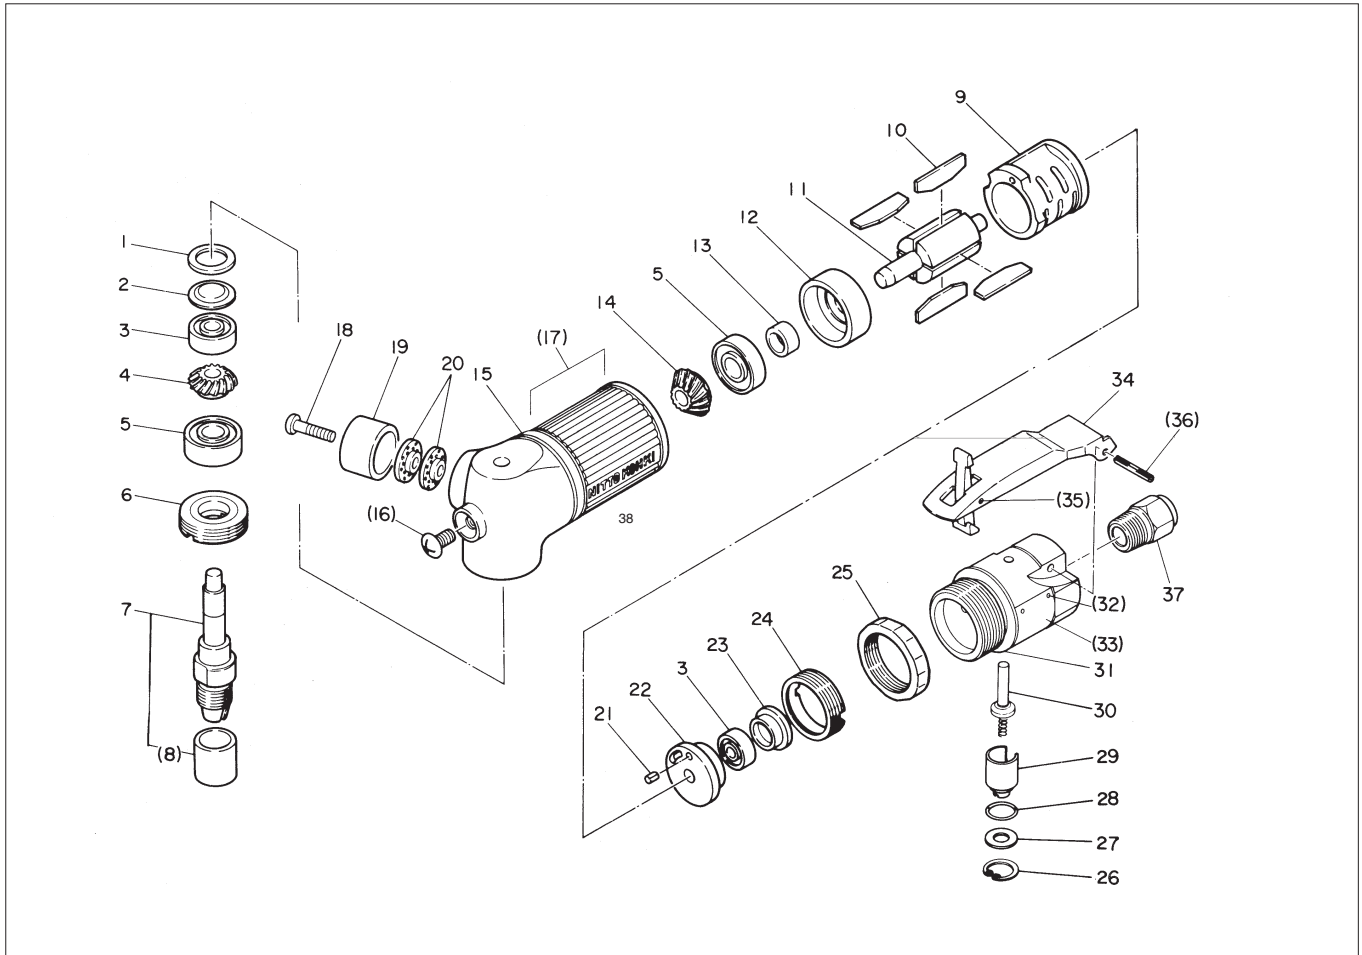

MYTON MAS-20B ASSEMBLY AND PARTS LIST

The part numbers with () are included in the Ass'y parts written above them.

No.	Part No.	Part Name	Q'ty	Price
1	TP10826	Packing	1	
2	TP10100	Bearing Cover	1	
3	TP03933	Bearing R-1760 ZZ	2	
4	TP14225	Gear	1	
5	TP00468	Ball Bearing 608Z	2	
6	TA98808	Bearing Set Screw Ass'y	1 set	
7	TA99058	Spindle Sub Ass'y Inch	1 set	
8	(TP10742)	Chuck Nut	1	
9	TP14222	Cylinder	1	
10	TA9A295	Blades (4 pcs/set)	1 set	
11	TP14224	Rotor	1	
12	TP14931	End Plate B	1	
13	TP06322	Space 8 X 11 X 3	1	
14	TP14221	Pinion	1	
15	TB01665	Housing Ass'y	1 set	
16	(TP06715)	+ Screw 5 X 8	1	
17	(TQ02360)	Warning Label	1	
18	TP15164	+ Screw 4 X 6	1	
19	TP14227	Exhaust Cover	1	
20	TP14228	Exhaust Plate	2	
21	TP00496	Spring Pin 2.5 X 6	1	
22	TP10109	End Plate A	1	

No.	Part No.	Part Name	Q'ty	Price
23	TP10110	Cap	1	
24	TP10098	Lock Nut	1	
25	TP03468	Lock Ring	1	
26	TP03695	Retaining Ring	1	
27	TP06326	Spacer 6 X 12 X 1.2	1	
28	TP11997	O-Ring KS-7	1	
29	TP06325	Adjust Valve	1	
30	TA93070	Valve Stem Ass'y	1 set	
31	TP10118	Valve Body	1	
32	(TQ00658)	Drive Screw 1.85 X 3.2	4	
33	(TQ01993)	Warning Label	1	
34	TB01152	Lever Ass'y	1 set	
35	(TP05498)	Spring Pin 2 X 16	1	
36	(TP00460)	Spring Pin 3 X 22	1	
37	TP02236	Reducer PT1/4 X NPT1/4	1	
38	TP14219	Grip Tube	1	

ACCESSORIES

No.	Part No.	Part Name	Q'ty	Price
	TP00475	Spanner 14	2	
	TP02380	Hose Nipple NPT1/4 X 3/8	1	
	TQ00649	Safety Goggles	1	
	TQ01770	Instruction Manual	1	